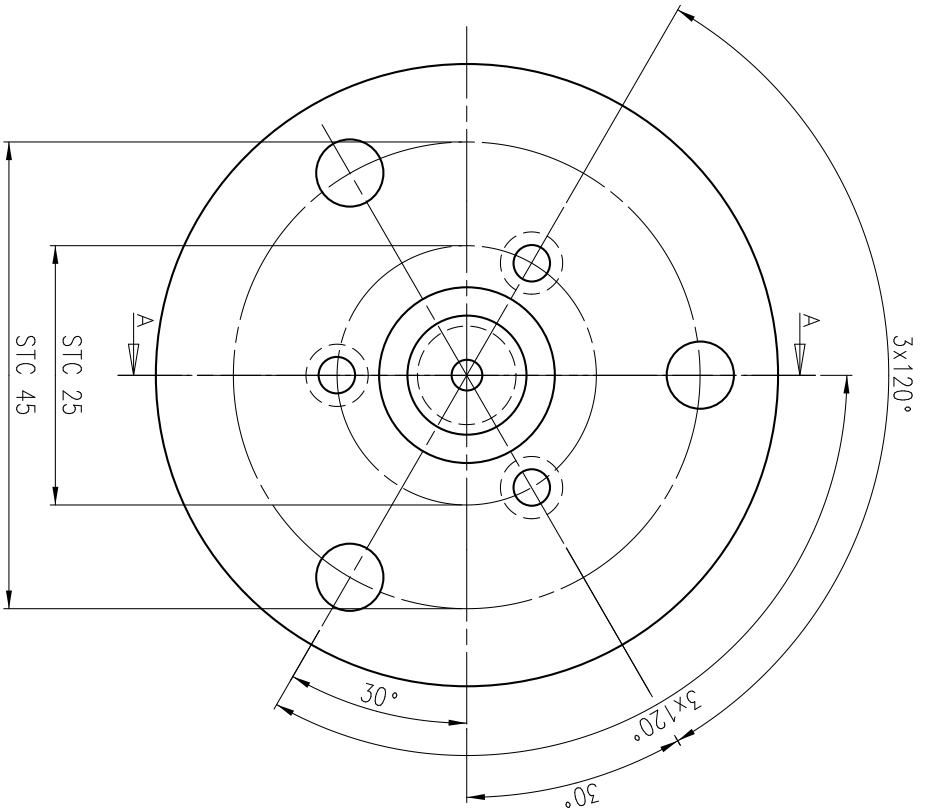

CROSS SECTION A-A

02	PART NO.		TITLE	AISI	SIZE/NOTE	I.D. NO./NORM
	NUM-BER		Project: LHCB Vertex Locator			
Title: MAIN FLANGE						
Scale: 1:2		Drawn: MJ Kraan		Dim. in mm		
Date: may 2007		Checked:				
NATIONAL INSTITUTE FOR NUCLEAR PHYSICS, AND HIGH ENERGY PHYSICS P.O.41892, 1009 DB Amsterdam, The Netherlands		CERN LABEL		General tolerances unless otherwise stated according to ISO-2768-mk-E Geometrical tolerances unless otherwise stated according to ISO-8015-E Roughness unless otherwise stated according to DIN 1302		
		Size A3 Identification No.: TVT 3101		Sheet No: X Number of sheets: X		