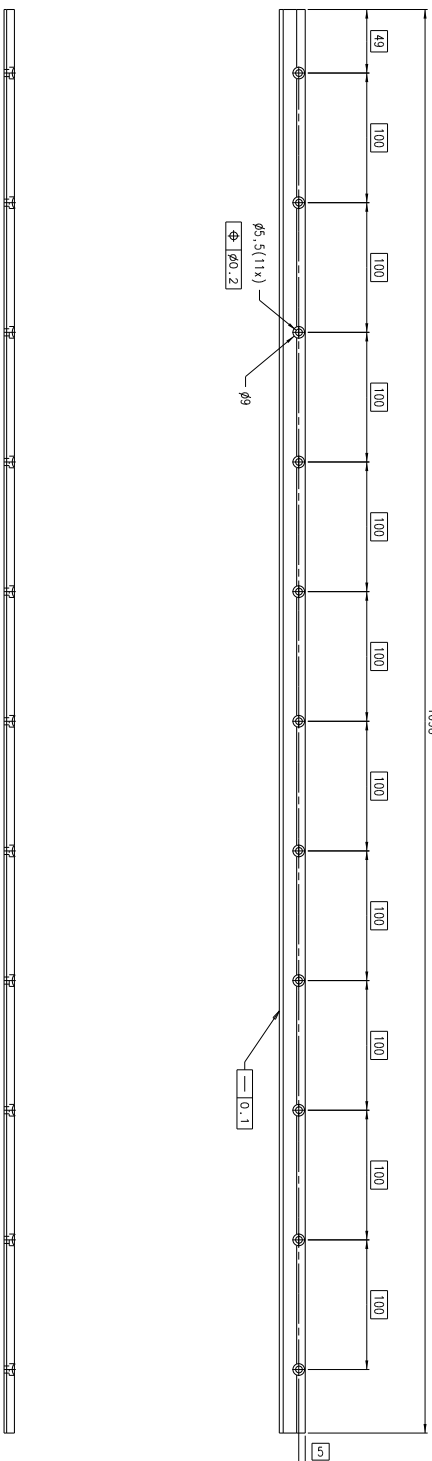

1098

SCALE 2:1

4	2		KOPER		
PART NO.		TITLE		SIZE/NOTE	
NO. 1.BER		MATERIAL		I. D. NO./NGRM	
Project: LHCX Vertex Locator					
Title: KOPER KLEMSTRIP					
Date: XKS-6-2002		Drawn: M.D.		Checked: [Signature]	
CERN		LAB. E.L.		[Signature]	
A1		TVI 2004		[Signature]	
NATIONAL INSTITUTE FOR NUCLEAR PHYSICS P.O. BOX 10528, 2500 GB AMSTERDAM, THE NETHERLANDS This drawing may not be used for commercial purposes without written authorization.					