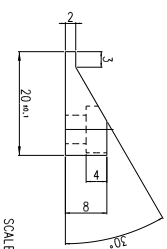

1098

SCALE 2:1

4	2		KOPER		
PART NO.		TITLE		SIZE/NOTE	
NO. 1.BER		MATERIAL		I. D. NO./NGRM	
Project: LHCX Vertex Locator					
Title: KOPER KLEMSTRIP					
Date: XKS-6-2002		Drawn: M.D.		Checked: [Signature]	
CERN		LAB. E.L.		[Signature]	
A1		TVI 2004		[Signature]	
NATIONAL INSTITUTE FOR NUCLEAR PHYSICS P.O. BOX 10528, 2500 GB AMSTERDAM, THE NETHERLANDS This drawing may not be used for commercial purposes without written authorization.					