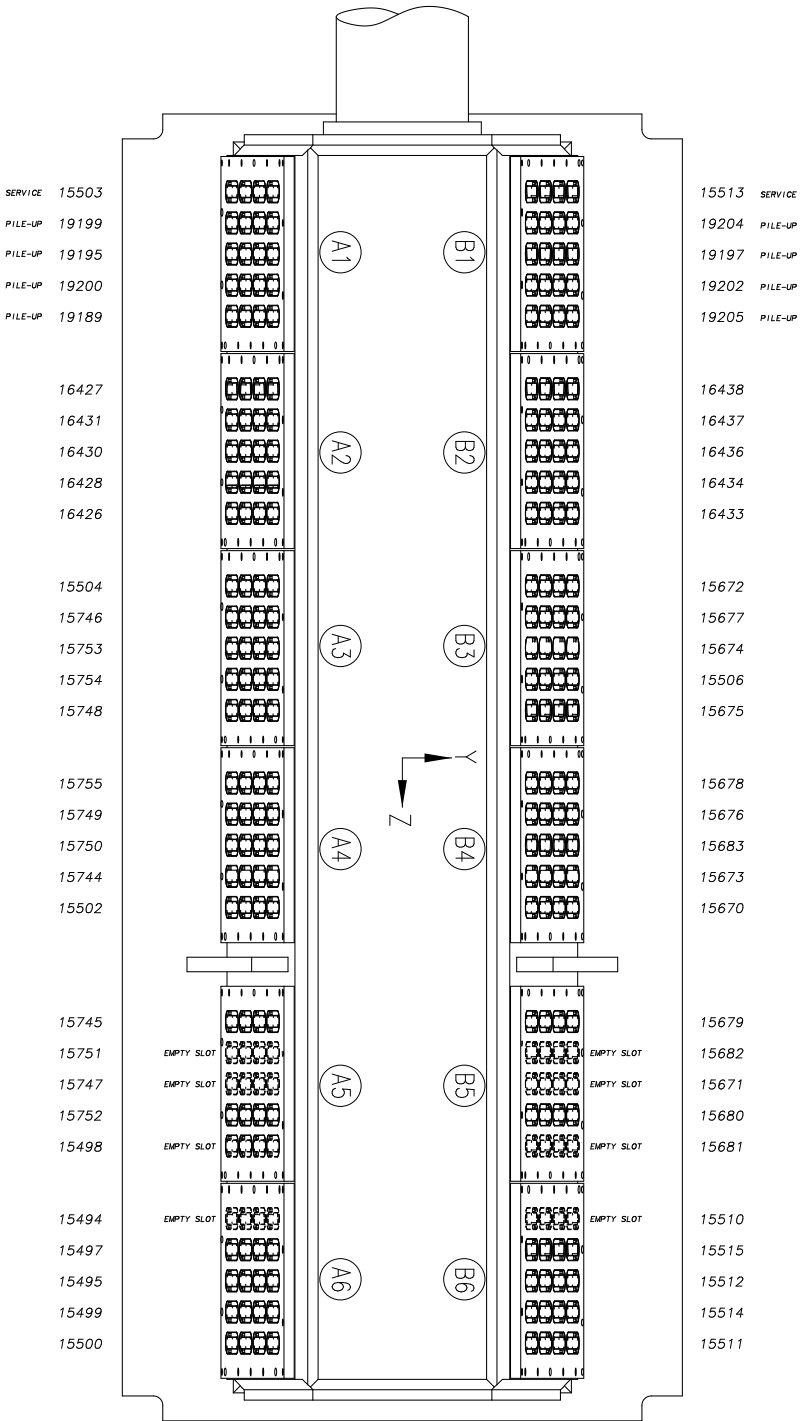

FLAT CABLE PRODUCTION NUMBERS RIGHT DETECTOR

Project: LHCB Vertex Locator		Name:	
Title: CABLE PRODUCTION NUMBERS RIGHT DETECTOR		Date:	
Scale: ~	Drawn: MJ Kræan	Rev: A	
Date: August 2006	Checked:	Rev: B	
		Rev: C	
CERN LAB E.L.		Sheet No: X	
A0		Identification No.: TVE0014	
<small> NATIONAL INSTITUTE FOR NUCLEAR PHYSICS P.O. BOX 1058, 05015 BOLOGNA, ITALY This drawing may not be used for commercial purposes without written authorization. </small>			