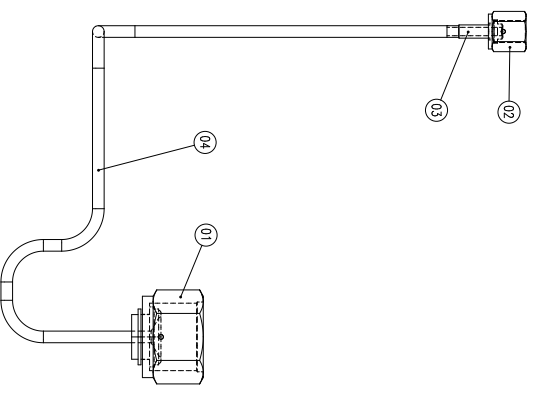

VIEW P

[1/4"]
#6.35

4	1	Left accu connection tube	142300
3	1	SR-14230-1	
2	1	6-3/4" (168.3-168)	6-3/4" (168.3-168)
1	1	SR-14230-2-2000	

Part No. | Part Name | Material | Drawing # / Size / Qty / Rev

Title: Left Accu Tube

DATE: 11-10-08
 DRAWN: A.K.
 CHECKED: S.E.L.
 DESIGNED: S.E.L.

SCALE: 1:1

WORKING DRAWING

DATE: 11-10-08

NO IVC 78.1