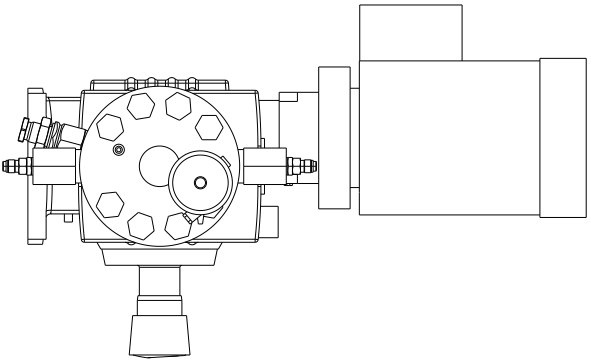

(SCALE: 1:2)

2	1	LCM 022 pump			
1	2	Flyps Connection weldassy			
Part No.	Part/Item Name	Material	Quantity	Drawing nr. / Site / ID / Name	
Project: LHOE Vertex Locator					
Title: Pump Assembly 1					
Scale:	1:2.5	Drawn:	A.K.	Checked:	
Date:	08-09-'06	Drawn:	CERN	Checked:	LABEL
<small>           NIJRODM, INSTITUUT FÜR MOLECULAIR FYSICA,            P.O. BOX 1009, 3720 BO AMSTERDAM, THE NETHERLANDS         </small>					
<small>           This drawing may not be used for commercial purposes without written authorization.         </small>					
Sheet No.:	X	Number of sheets:	X		