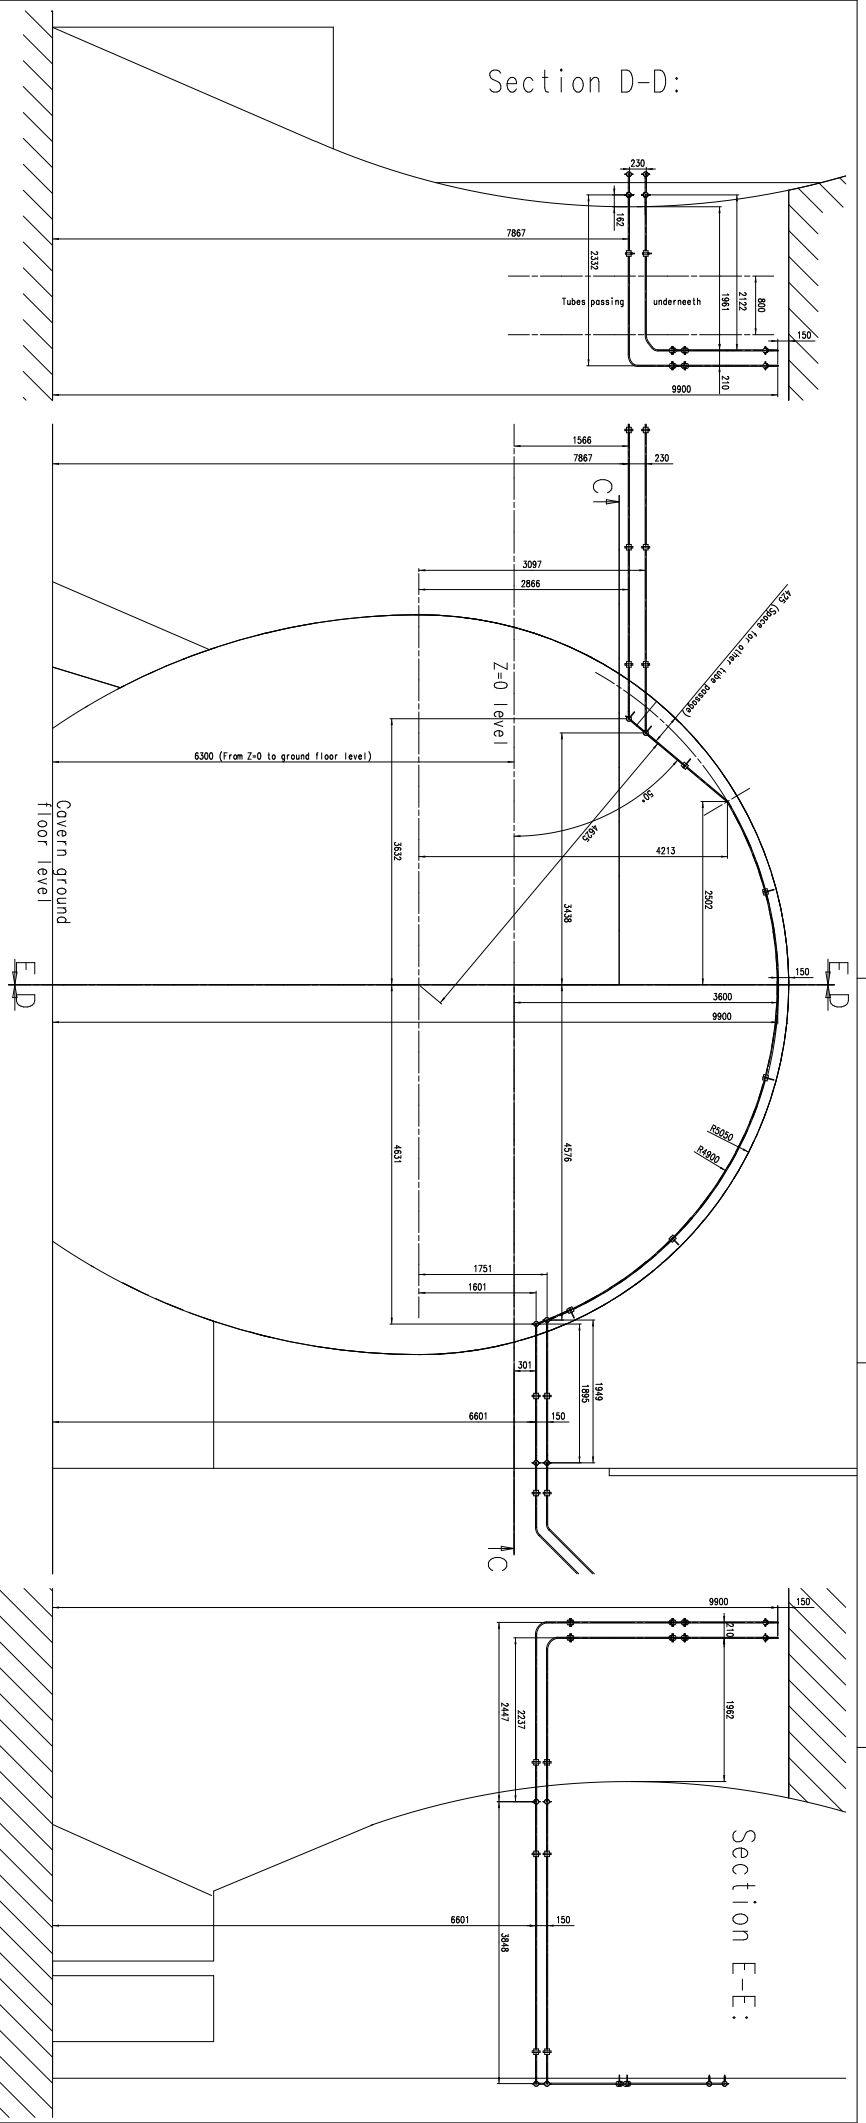

Section D-D: