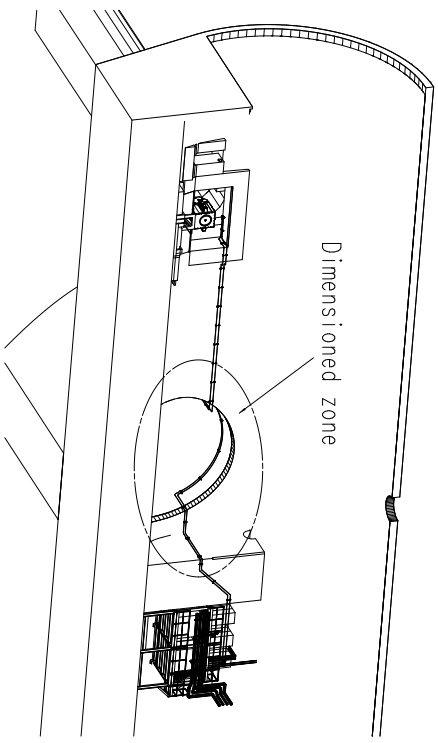

Section C-C:

VTCS Tube layout
around TX84 Tunnel