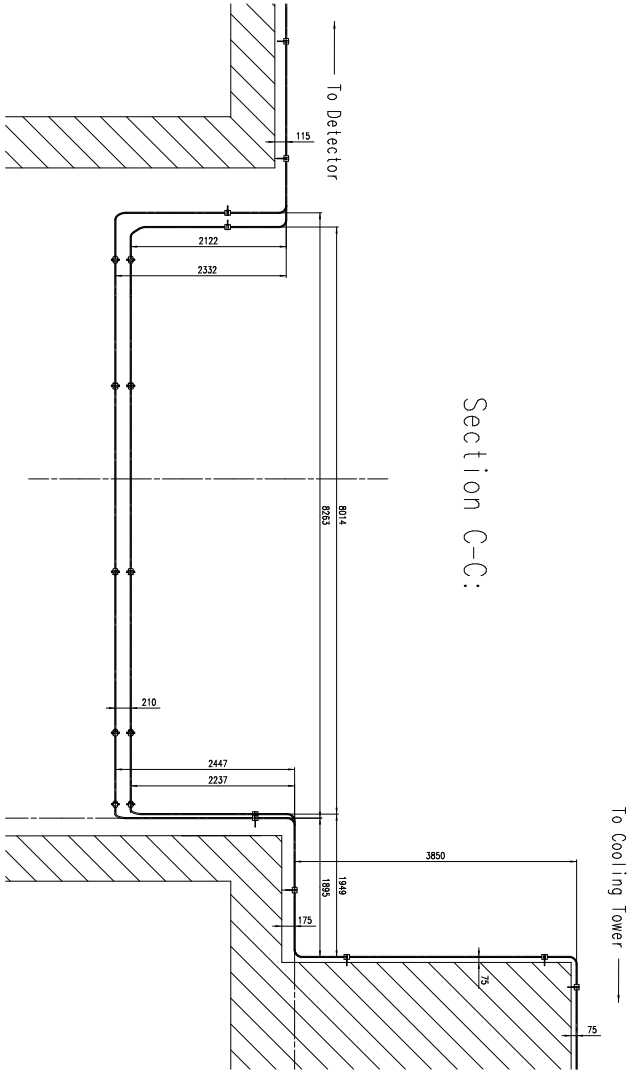

Section C-C:

VTCS Tube layout
around TX84 Tunnel