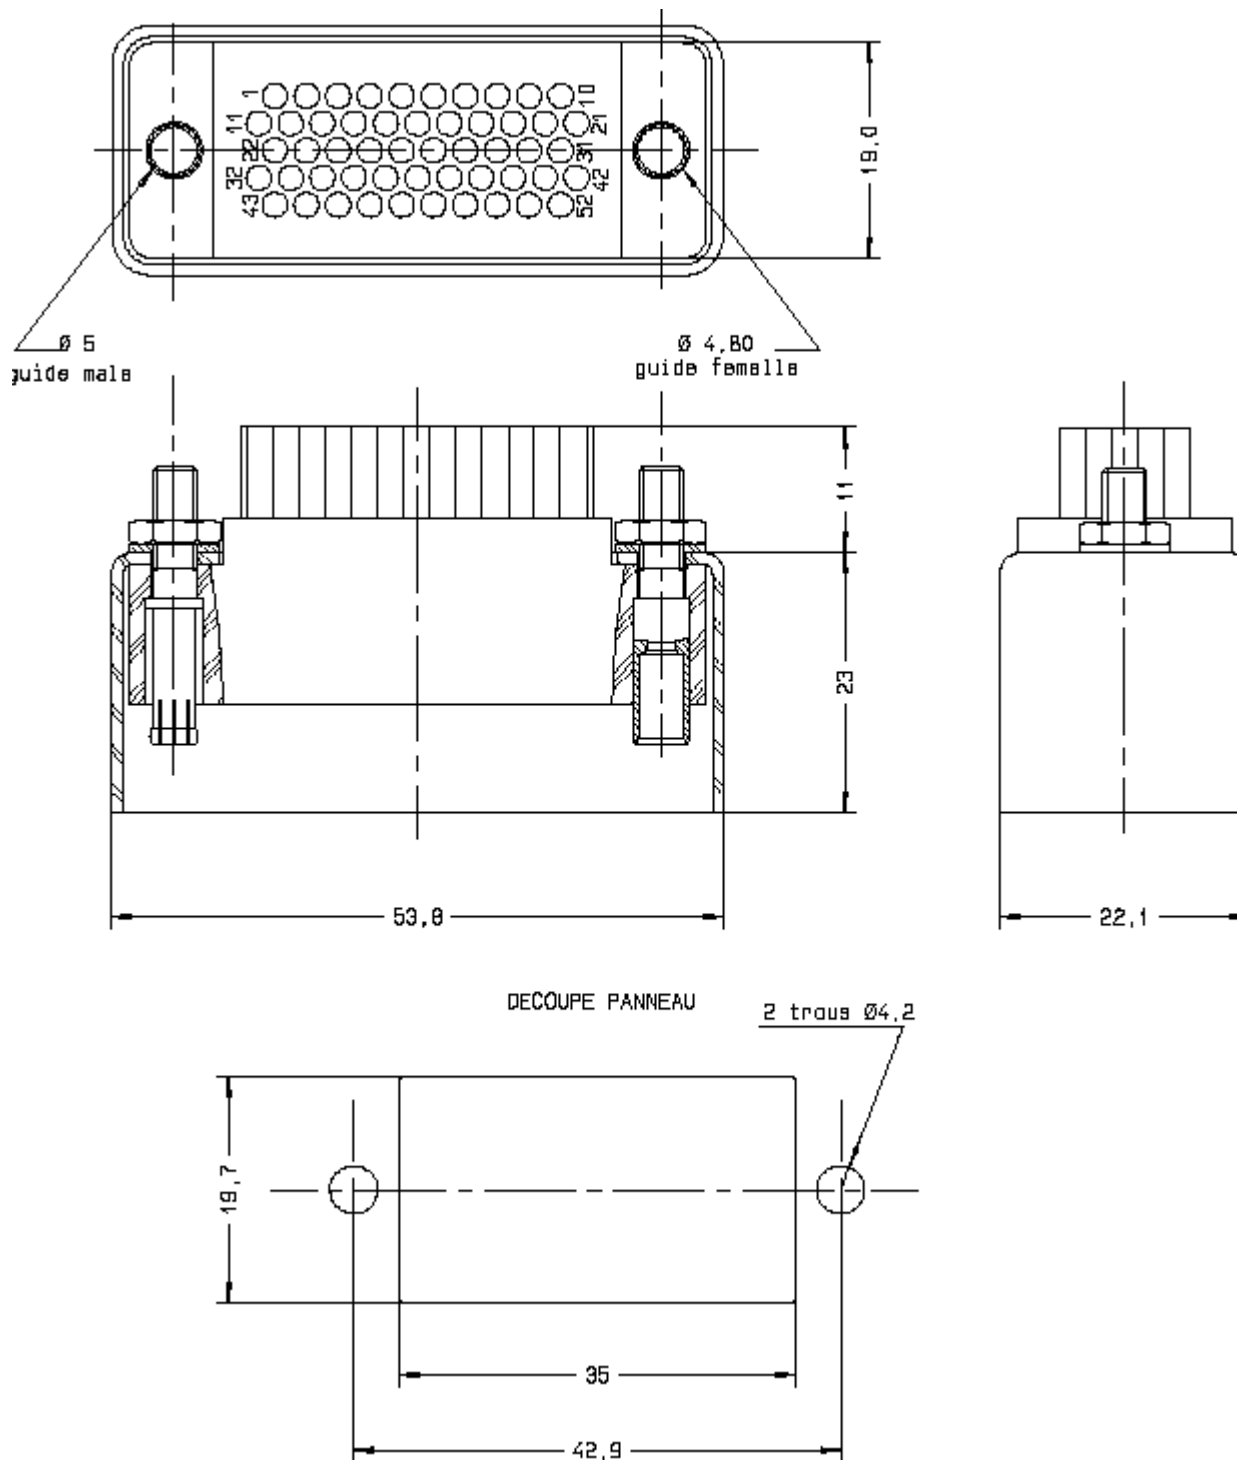

CERN Stores Catalogue

SCEM Code:	<input type="text"/>	Keyword(s):	<input type="text"/>
<input type="button" value="Search"/>			

← [09.41.34.700.2](#)[Group: 09.41.34.D](#)→ [09.41.34.720.8](#)

09.41.34.710.0- CONNECT.RECT EMBASE CH 52X3KV

Unit Price: 124.0 CHF / PIECE(S)

Unit of distribution: 1 PIECE(S)

Not replenished: No Replenishment, No Longer Manufactured

Remaining quantity: 4 PIECE(S)

Buy	SCEM Code	Unit	Unit Price	DESCRIPTION	Nb. of CONTACTS	RADIALL TYPE	FIG.
	09.41.34.710.0	PC	124.0	Delivery CHASSIS BASE	52 male	691 803 004	3