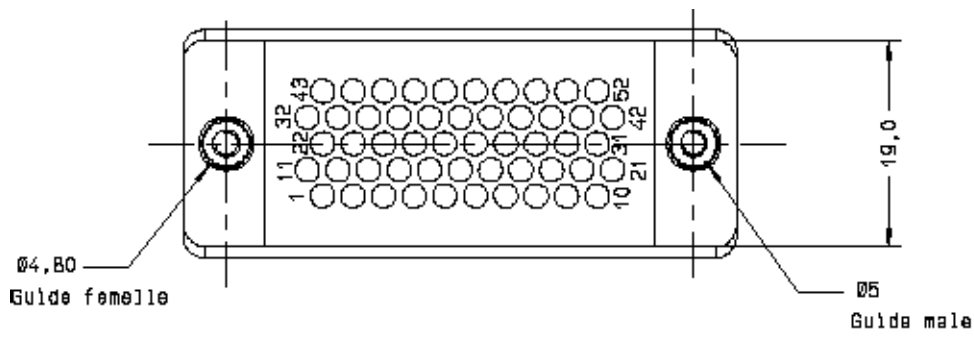

CERN Stores Catalogue

SCEM Code: Keyword(s):

← [09.41.34.530.2](#)

[Group: 09.41.34.D](#)

→ [09.41.34.710.0](#)

09.41.34.700.2- CONNECT.RECT FICHE 52 X 3KV

Unit Price: 138.0 CHF / PIECE(S)

Unit of distribution: 1 PIECE(S)

Not replenished: No Replenishment, No Longer Manufactured

Remaining quantity: 11 PIECE(S)

Buy	SCEM Code	Unit	Unit Price	DESCRIPTION	Nb. of CONTACTS	RADIALL TYPE	FIG.
	09.41.34.700.2	PC	138.0	Receiving CABLE PLUG	52 female	691 802 002	1