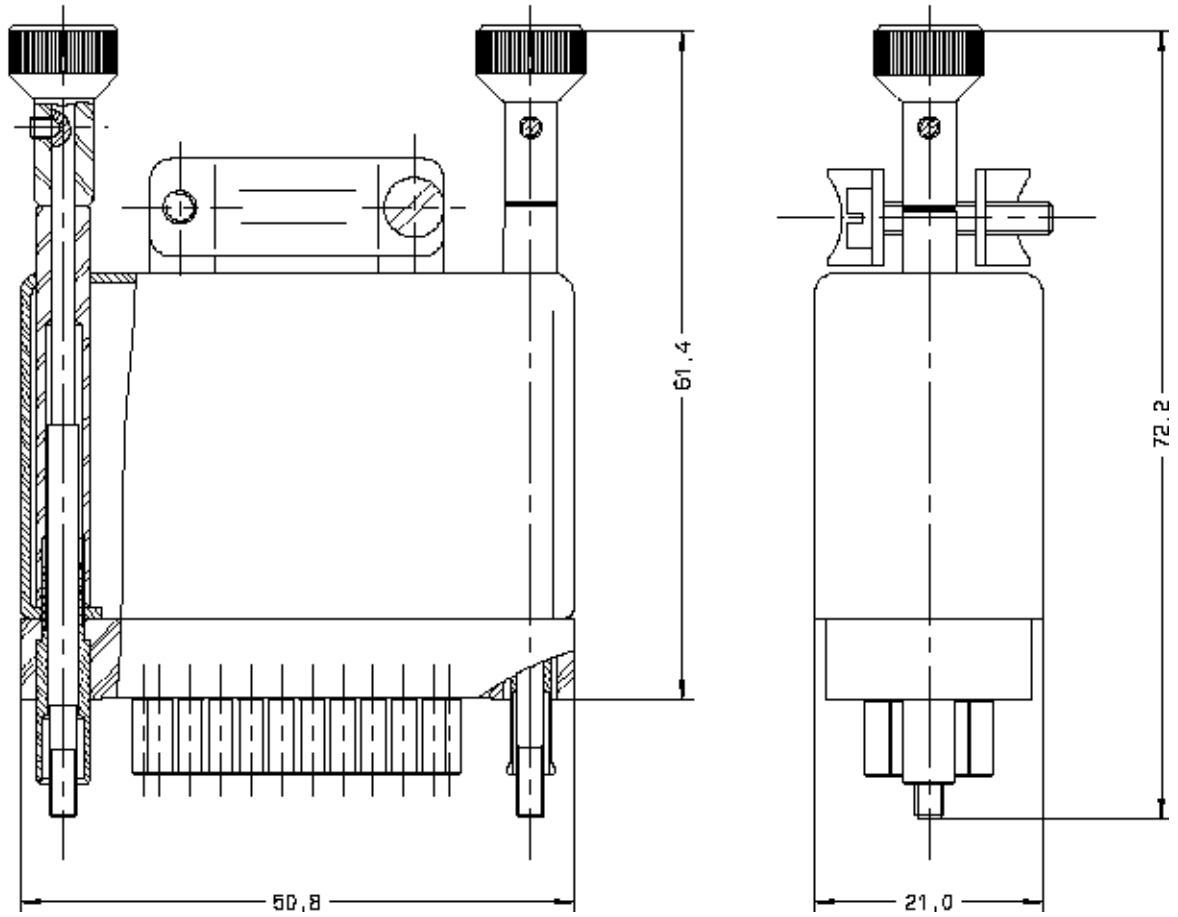

CERN Stores Catalogue

SCEM Code: Keyword(s):

← [09.41.34.530.2](#)

[Group: 09.41.34.D](#)

→ [09.41.34.710.0](#)

09.41.34.700.2- CONNECT.RECT FICHE 52 X 3KV

Unit Price: 138.0 CHF / PIECE(S)

Unit of distribution: 1 PIECE(S)

Not replenished: No Replenishment, No Longer Manufactured

Remaining quantity: 11 PIECE(S)

Buy	SCEM Code	Unit	Unit Price	DESCRIPTION	Nb. of CONTACTS	RADIALL TYPE	FIG.
	09.41.34.700.2	PC	138.0	Receiving CABLE PLUG	52 female	691 802 002	1