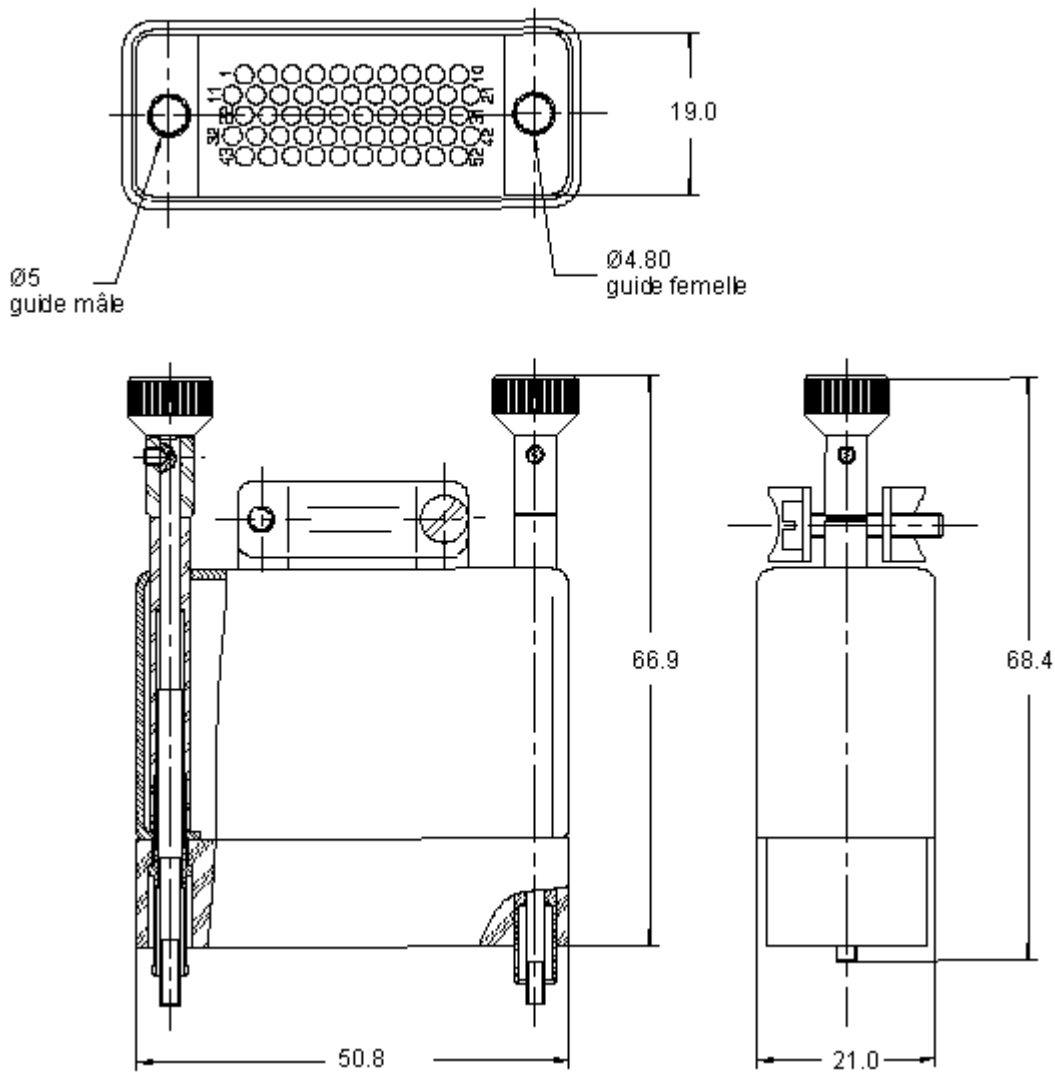

# CERN Stores Catalogue

SCEM Code:	<input type="text"/>	Keyword(s):	<input type="text"/>
<input type="button" value="Search"/>			

← [09.41.34.710.0](#)[Group: 09.41.34.D](#)→ [09.41.34.730.6](#)

## 09.41.34.720.8- CONNECT.RECT FICHE D. 52C MALE

Unit Price: 158.0 CHF / PIECE(S)

Unit of distribution: 1 PIECE(S)

**Not replenished:** No Replenishment, No Longer Manufactured

Remaining quantity: 8 PIECE(S)

Buy	SCEM Code	Unit	Unit Price	DESCRIPTION	Nb. of CONTACTS	RADIALL TYPE	FIG.
	<a href="#">09.41.34.720.8</a>	PC	158.0	Delivery CABLE PLUG	52 male	691 802 004	4

**Legend:**

● Item stocked at CERN (subject to the quantities available)