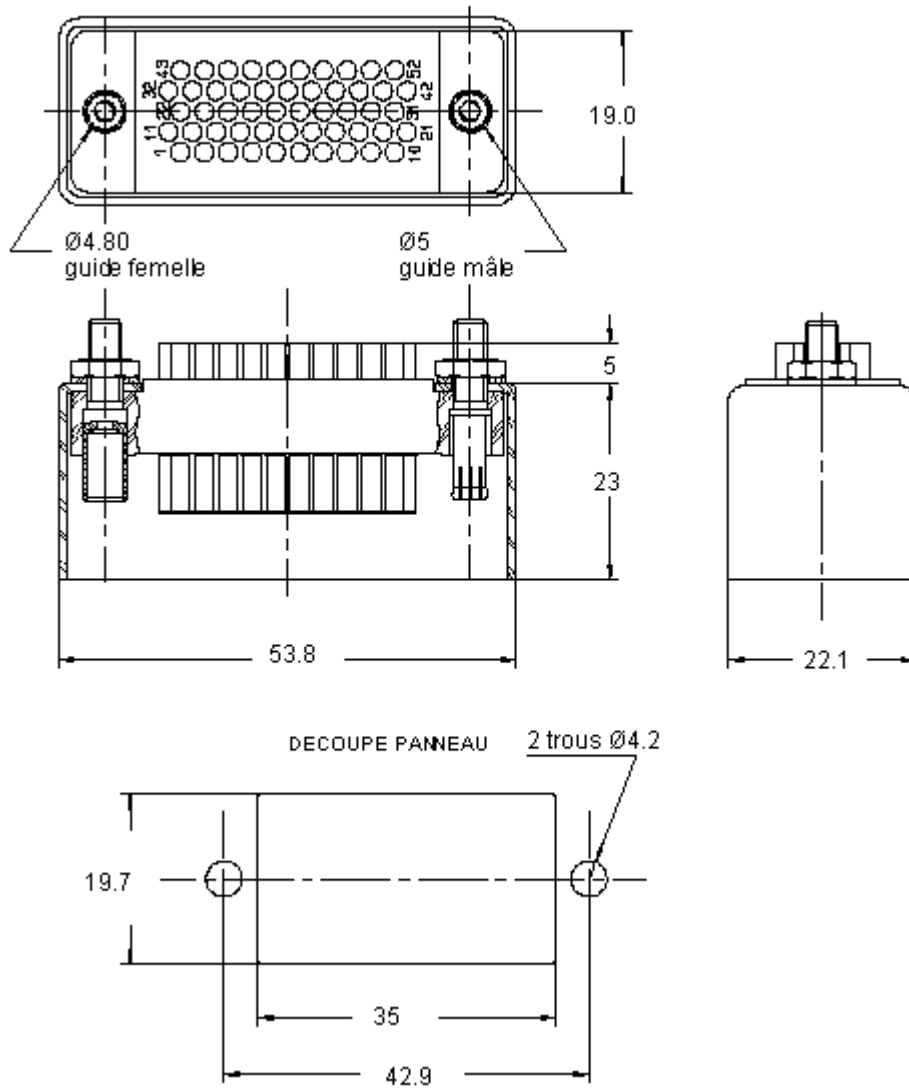

CERN Stores Catalogue

SCEM Code:	<input type="text"/>	Keyword(s):	<input type="text"/>
<input type="button" value="Search"/>			

← [09.41.34.720.8](#)

[Group: 09.41.34.D](#)

09.41.34.730.6- CONNECT.RECT EMBASE D. 52C FEM

Unit Price: 127.0 CHF / PIECE(S)

Unit of distribution: 1 PIECE(S)

Not replenished: No Replenishment, No Longer Manufactured

Remaining quantity: 13 PIECE(S)

Buy	SCEM Code	Unit	Unit Price	DESCRIPTION	Nb. of CONTACTS	RADIALL TYPE	FIG.
	09.41.34.730.6	PC	127.0	Receiving CHASSIS BASE	52 female	691 803 006	5