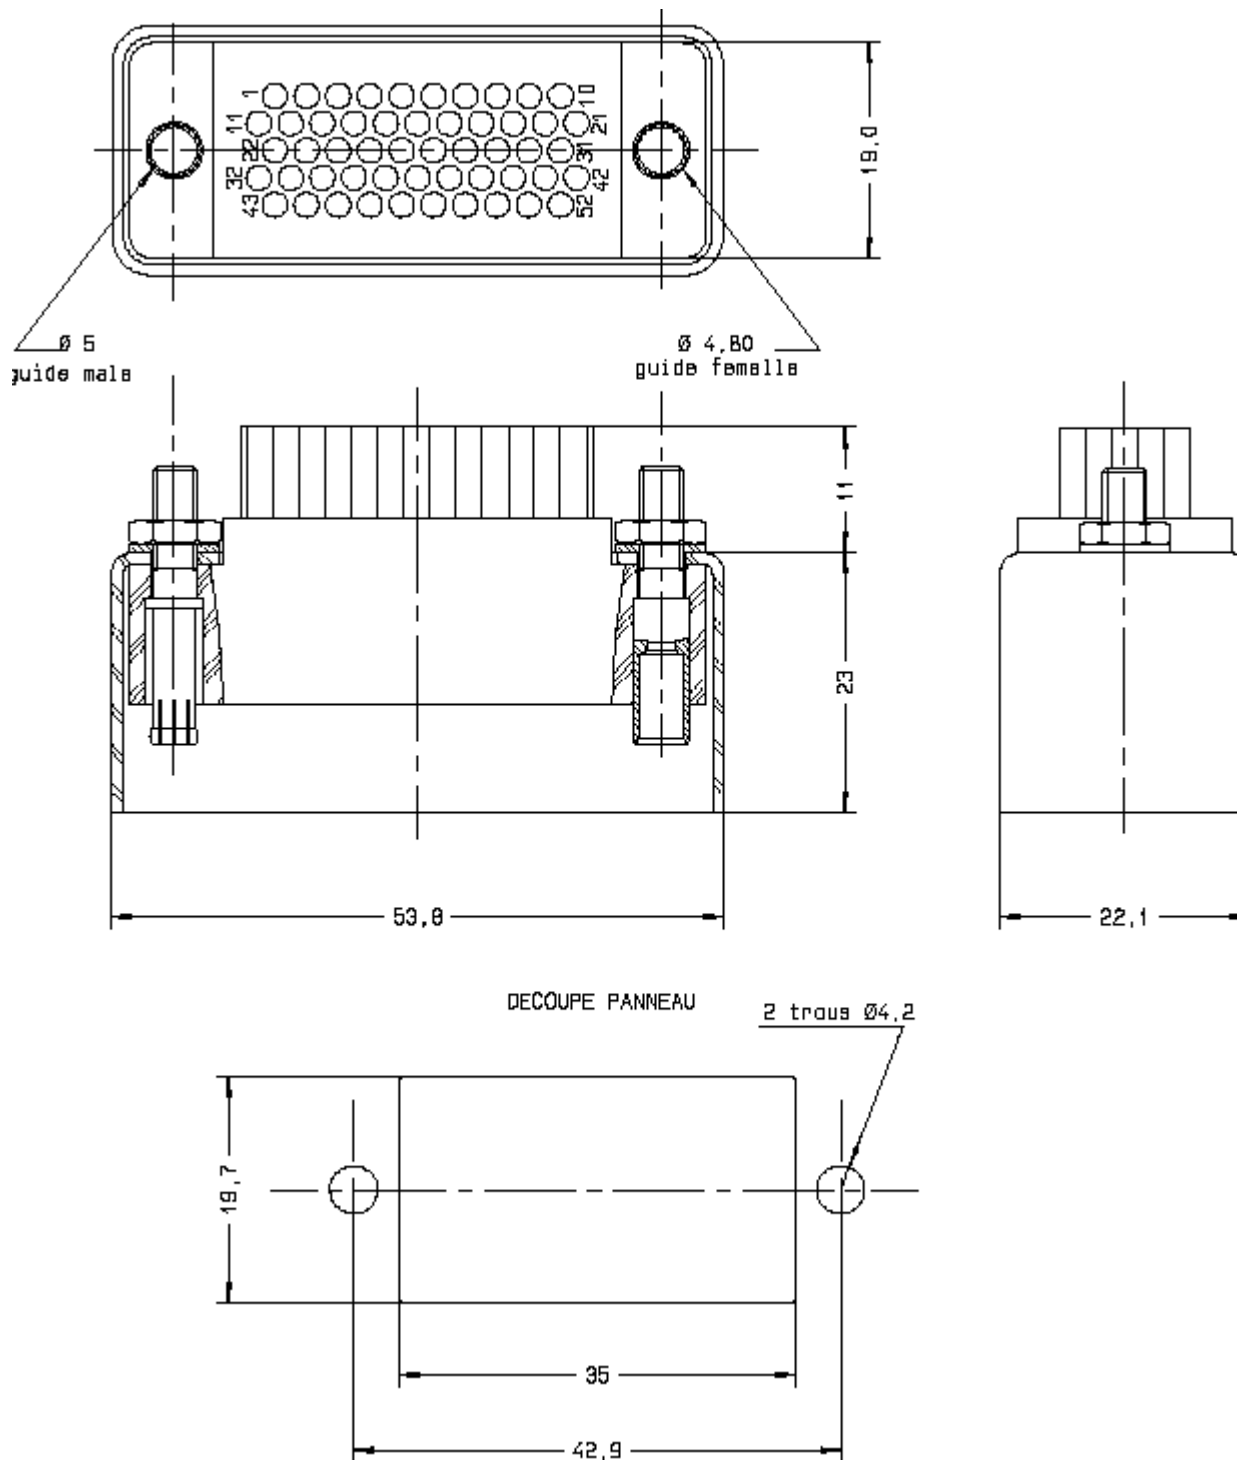

CERN Stores Catalogue

SCEM Code: Keyword(s):

← [09.41.34.700.2](#)

[Group: 09.41.34.D](#)

→ [09.41.34.720.8](#)

09.41.34.710.0- CONNECT.RECT EMBASE CH 52X3KV

Unit Price: 124.0 CHF / PIECE(S)

Unit of distribution: 1 PIECE(S)

Not replenished: No Replenishment, No Longer Manufactured

Remaining quantity: 4 PIECE(S)

| Buy | SCEM Code | Unit | Unit Price | DESCRIPTION | Nb. of CONTACTS | RADIALL TYPE | FIG. |
|-----|--------------------------------|------|------------|-----------------------|-----------------|--------------|------|
| | 09.41.34.710.0 | PC | 124.0 | Delivery CHASSIS BASE | 52 male | 691 803 004 | 3 |