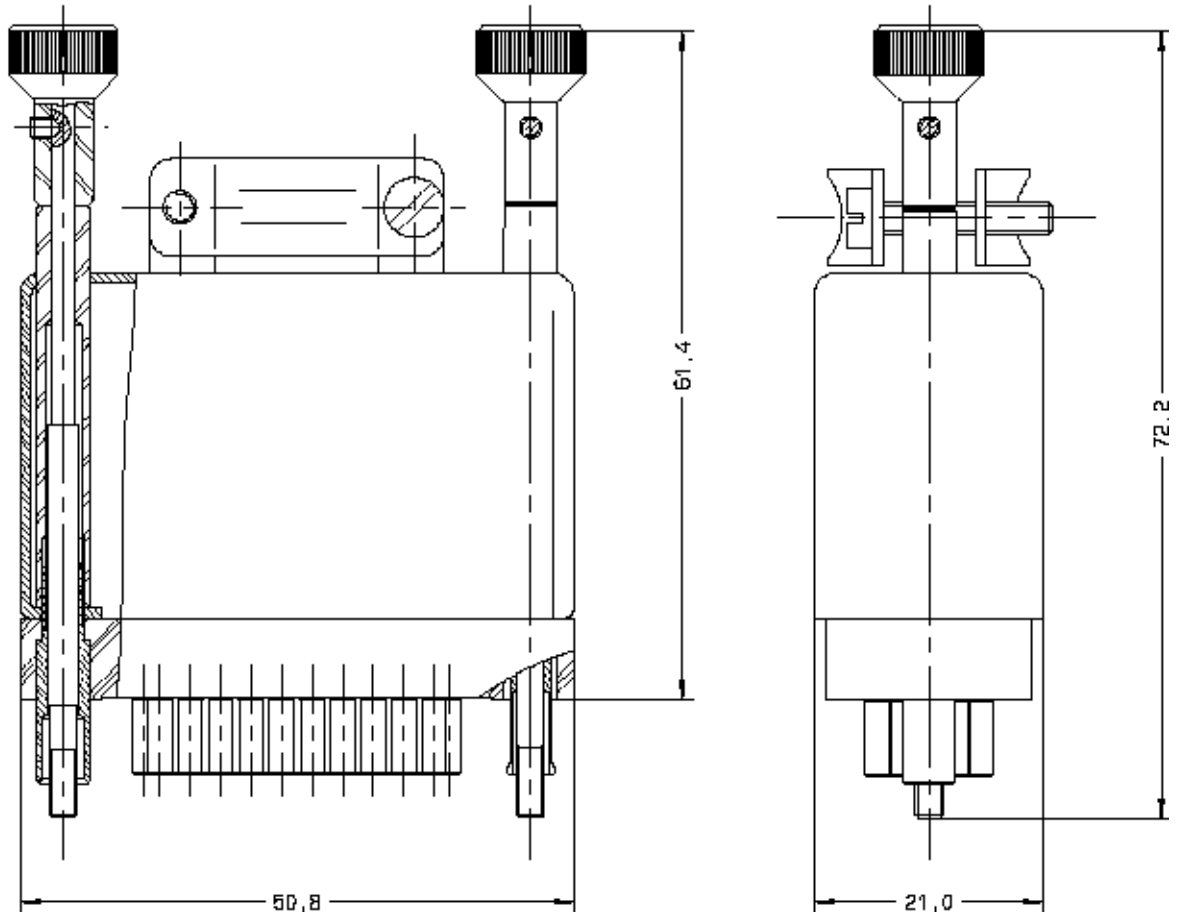

CERN Stores Catalogue

SCEM Code:	<input type="text"/>	Keyword(s):	<input type="text"/>
<input type="button" value="Search"/>			

← [09.41.34.530.2](#)Group: [09.41.34.D](#)→ [09.41.34.710.0](#)

09.41.34.700.2- CONNECT.RECT FICHE 52 X 3KV

Unit Price: 138.0 CHF / PIECE(S)

Unit of distribution: 1 PIECE(S)

Not replenished: No Replenishment, No Longer Manufactured

Remaining quantity: 11 PIECE(S)

Buy	SCEM Code	Unit	Unit Price	DESCRIPTION	Nb. of CONTACTS	RADIALL TYPE	FIG.
	09.41.34.700.2	PC	138.0	Receiving CABLE PLUG	52 female	691 802 002	1