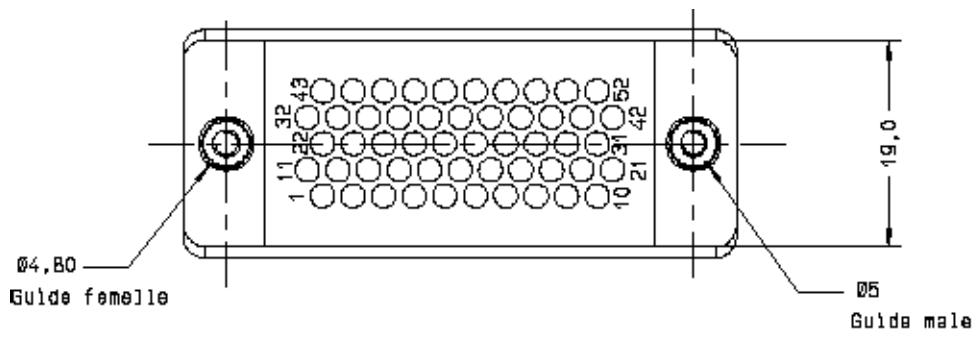

CERN Stores Catalogue

SCEM Code:	<input type="text"/>	Keyword(s):	<input type="text"/>
<input type="button" value="Search"/>			

← [09.41.34.530.2](#)Group: [09.41.34.D](#)→ [09.41.34.710.0](#)

09.41.34.700.2- CONNECT.RECT FICHE 52 X 3KV

Unit Price: 138.0 CHF / PIECE(S)

Unit of distribution: 1 PIECE(S)

Not replenished: No Replenishment, No Longer Manufactured

Remaining quantity: 11 PIECE(S)

Buy	SCEM Code	Unit	Unit Price	DESCRIPTION	Nb. of CONTACTS	RADIALL TYPE	FIG.
	09.41.34.700.2	PC	138.0	Receiving CABLE PLUG	52 female	691 802 002	1