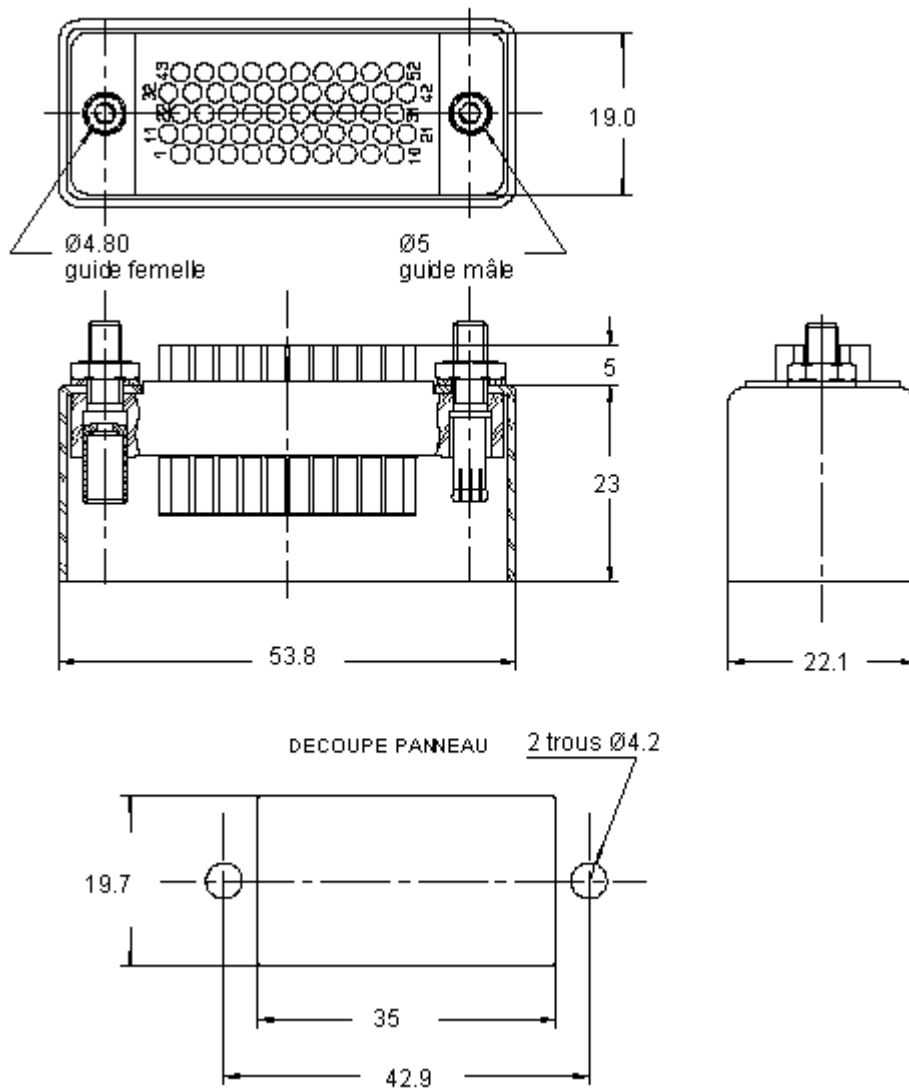

CERN Stores Catalogue

SCEM Code:	<input type="text"/>	Keyword(s):	<input type="text"/>
<input type="button" value="Search"/>			

← [09.41.34.720.8](#)[Group: 09.41.34.D](#)

09.41.34.730.6- CONNECT.RECT EMBASE D. 52C FEM

Unit Price: 127.0 CHF / PIECE(S)

Unit of distribution: 1 PIECE(S)

Not replenished: No Replenishment, No Longer Manufactured

Remaining quantity: 13 PIECE(S)

Buy	SCEM Code	Unit	Unit Price	DESCRIPTION	Nb. of CONTACTS	RADIALL TYPE	FIG.
	09.41.34.730.6	PC	127.0	Receiving CHASSIS BASE	52 female	691 803 006	5