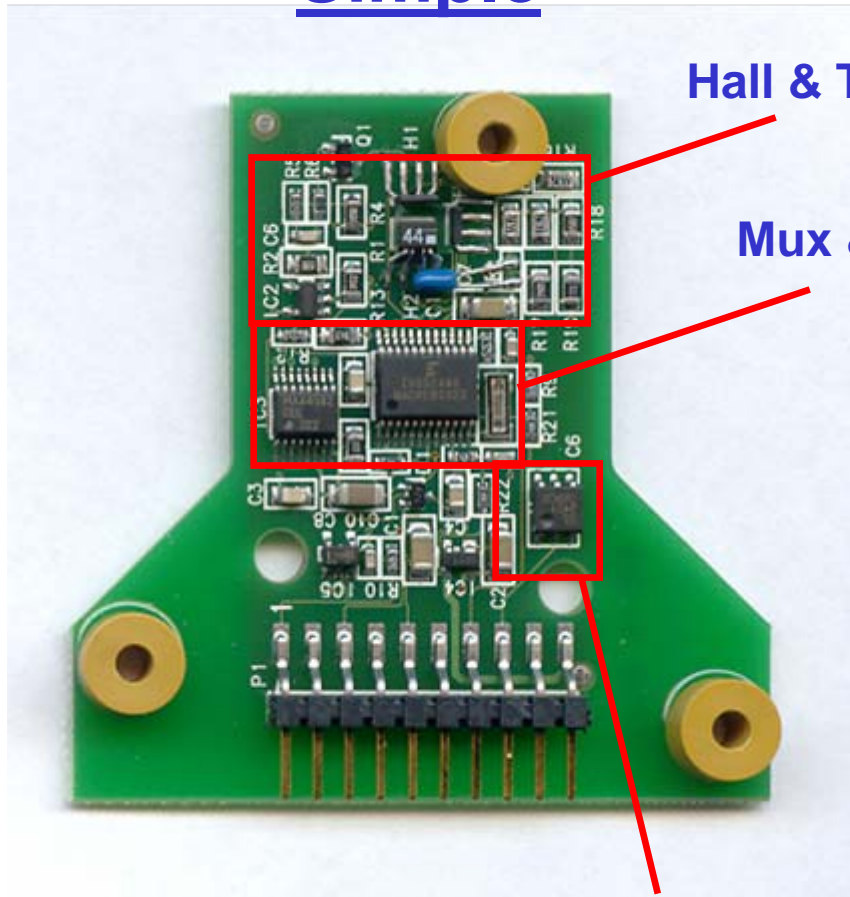

B-sensor Module: the 2 versions

Simple

Hall & T sensors

Mux & ADC

64-bit
ID-chip

Addressable

microcontroller with address
selection software and 8-bit
ID/address