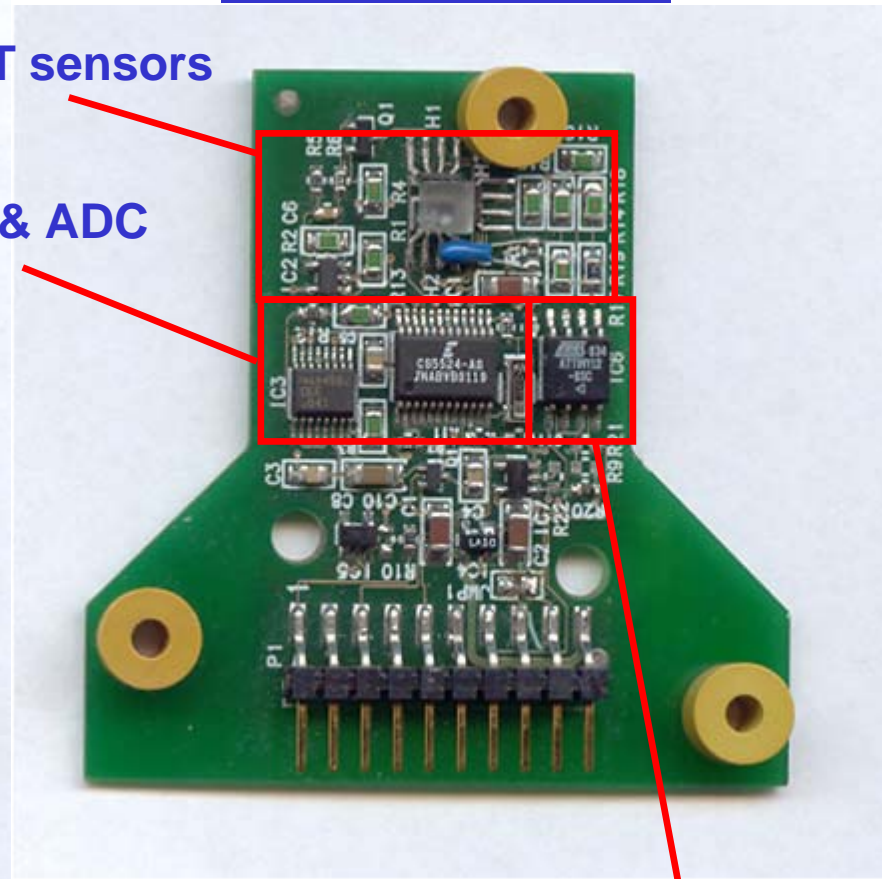

B-sensor Module: the 2 versions

Simple

Hall & T sensors

Mux & ADC

64-bit
ID-chip

Addressable

microcontroller with address
selection software and 8-bit
ID/address