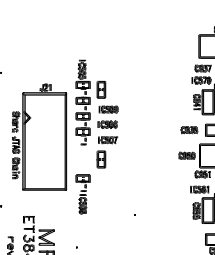

SER NR:

MROD-X
 ET18405 01.05 V2
 Date: 01.05.2008
 This project has been supported by INFRACTION
 This project was made available by CERN.