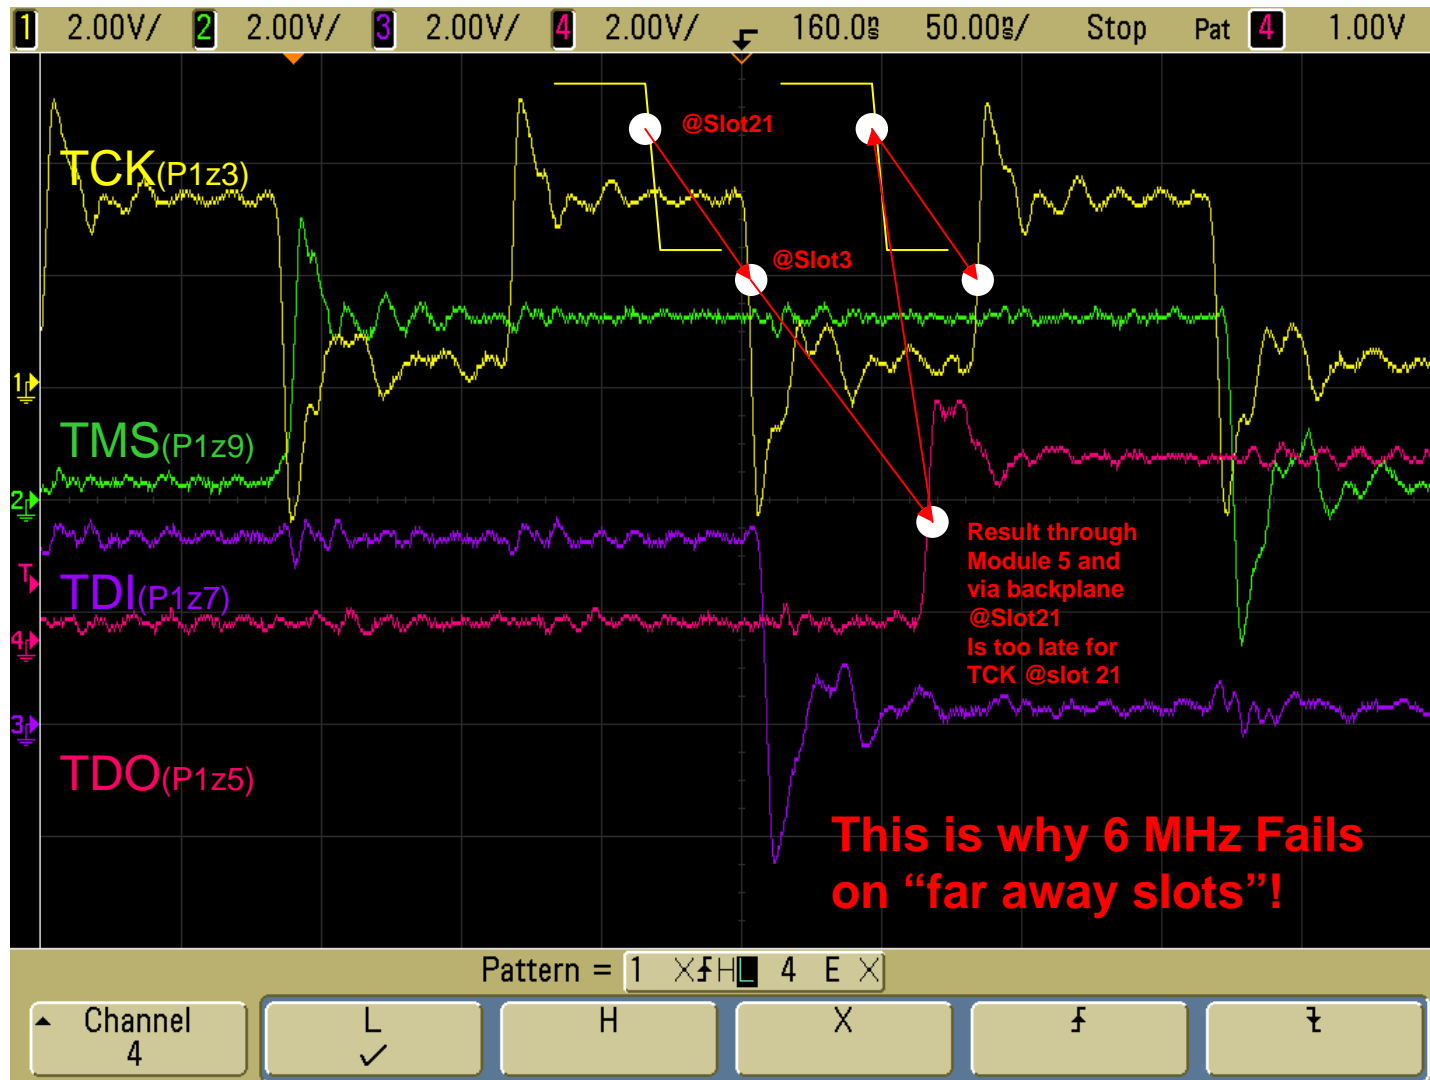

TCK, TMS, TDI Measured at Slot 3; TDO Measured at Slot 21  
Series termination TCK = 0 (6MHz)

TCK, TMS, TDI Measured at Slot 3; TDO Measured at Slot 21  
Series termination TCK = 0 (3MHz)