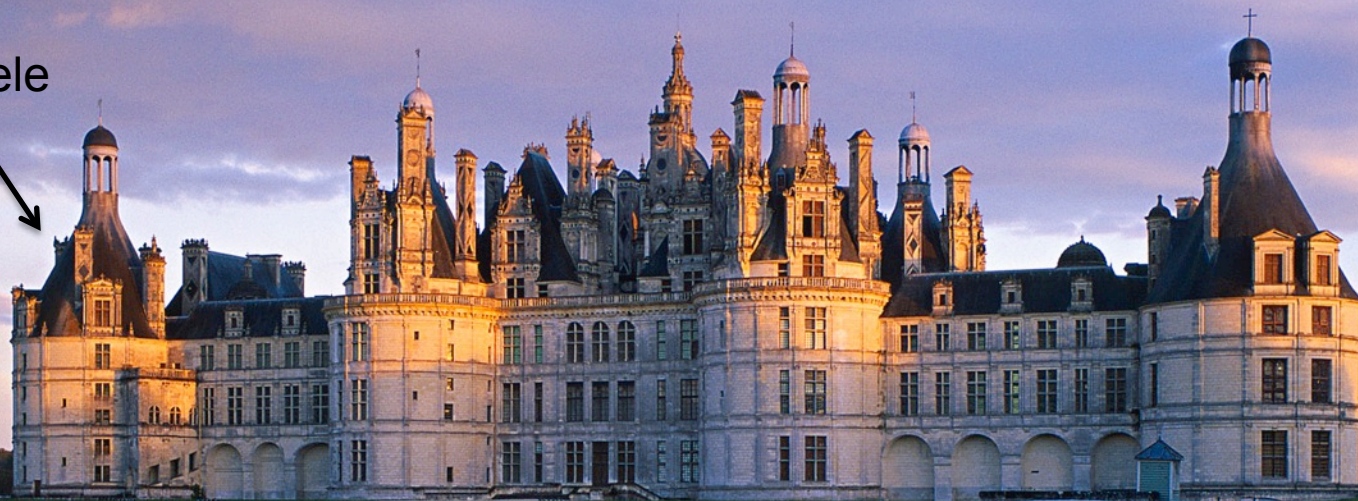

A scenic landscape featuring a stone wall in the foreground, a large tree with bare branches on the left, a green hillside in the middle ground, and a dense forest in the background under a cloudy sky. The text "De magische wereld van het allerkleinste" is overlaid on the right side of the image.

Het Higgs boson geeft deeltjes massa

An aerial photograph of a vast landscape in Switzerland, showing a patchwork of green and brown fields, a large blue lake, and distant snow-capped mountains. A red oval is drawn over the central part of the image, indicating the path of the Large Hadron Collider (LHC) tunnel. In the center of this oval is a blue rectangular box with white text.

muon

muon

muon

Nobelprijs 2013

sterren, planeten,
gas, pulsars, ...

deeltje uit een spiegelwereld ?

de stabiele
wereld

grensverleggende
'ver-weg' foto (2015)

Pluto

grensverleggende
'dichtbij' foto (2015)

spiegelwereld ?

ATLAS experiment
18 september 2015
02:47:06 uur

@IvovanVulpen