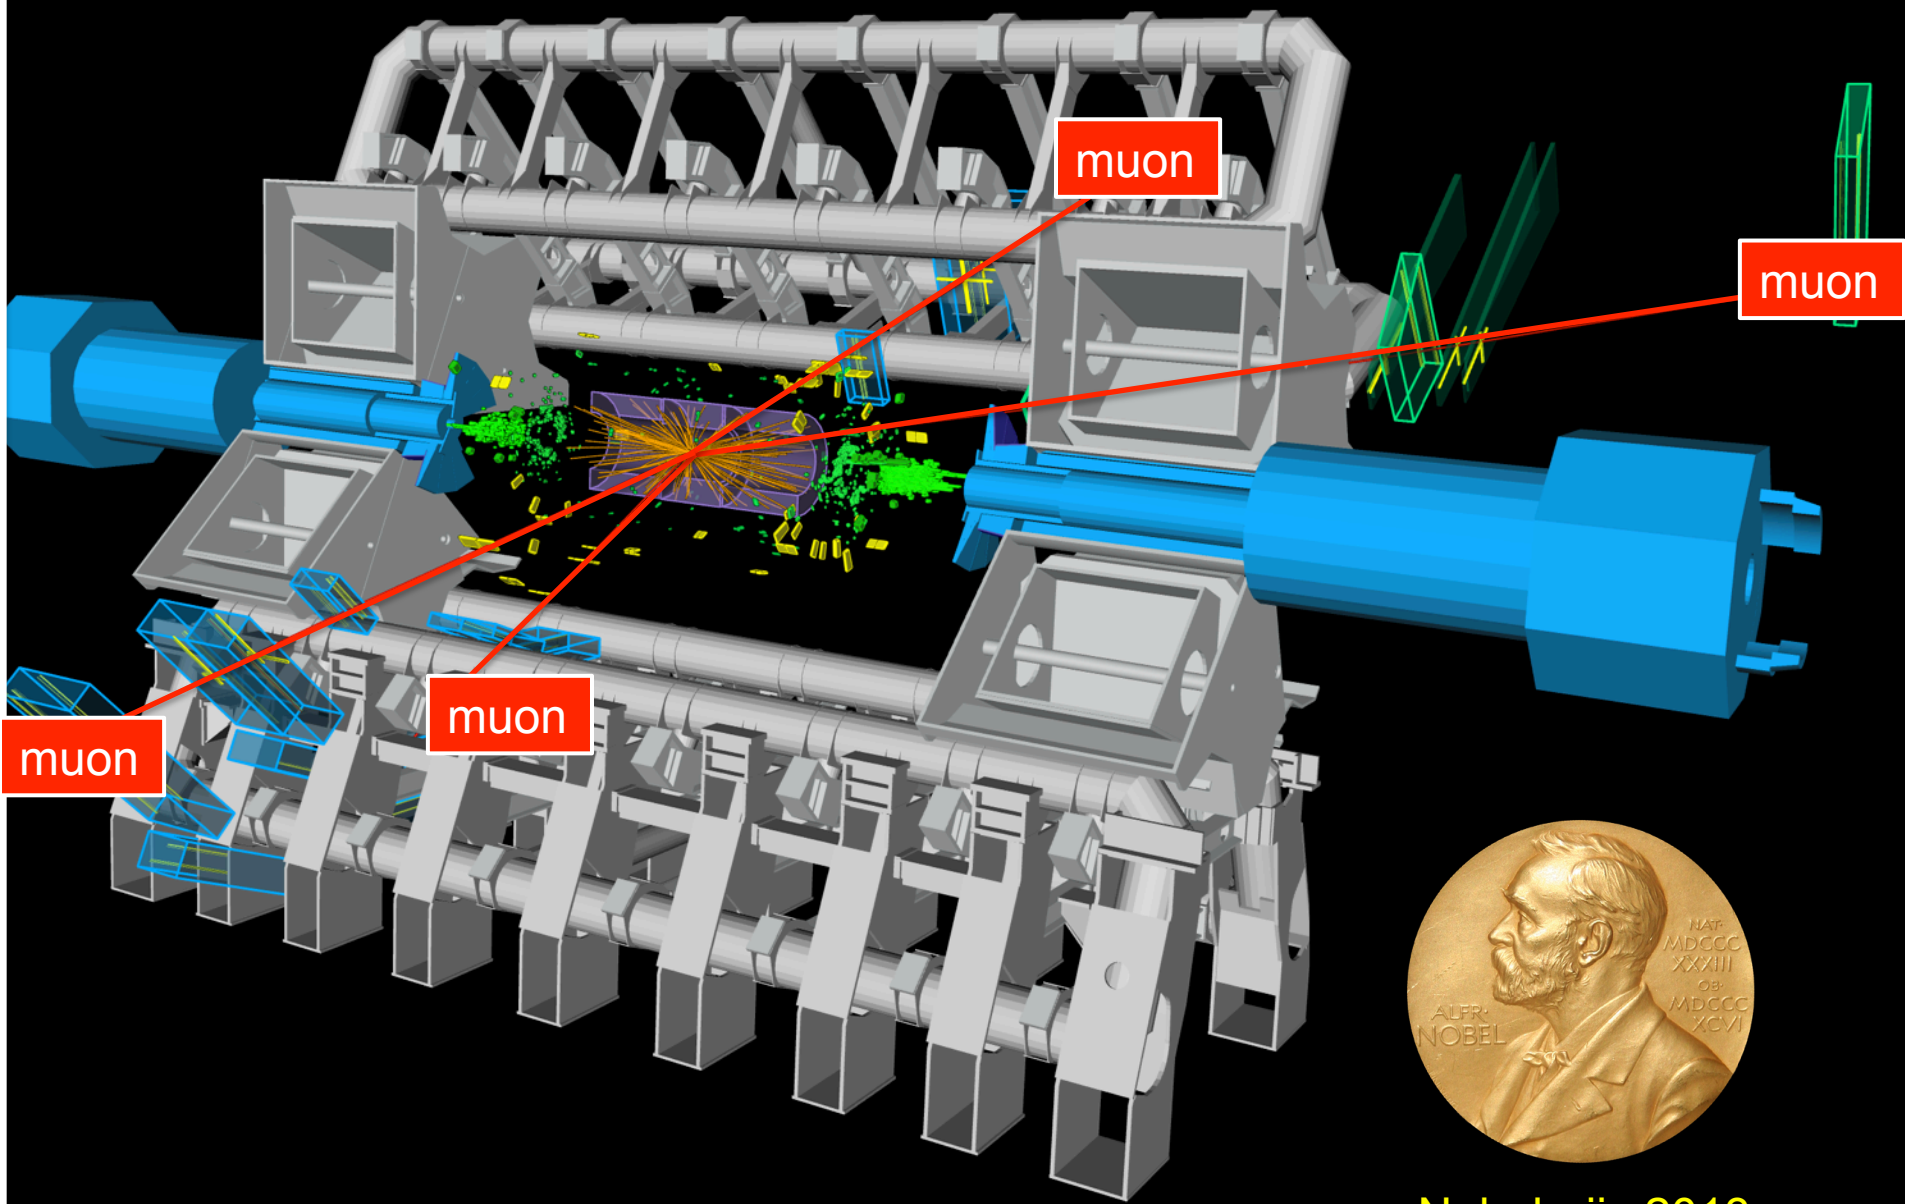

Het Higgs boson geeft deeltjes massa

An aerial photograph of a vast landscape in Switzerland, showing a patchwork of green and brown fields, a large blue lake, and distant snow-capped mountains. A red oval is drawn over the central part of the image, indicating the path of the Large Hadron Collider (LHC) tunnel. In the center of this oval is a blue rectangular box with white text.

Large Hadron Collider (LHC)

zelf deeltjes maken: $E = mc^2$

muon

muon

muon

muon

ATLAS experiment

muon

Pluto

grensverleggende
'dichtbij' foto (2015)

spiegelwereld ?

ATLAS experiment
18 september 2015
02:47:06 uur

@IvovanVulpen