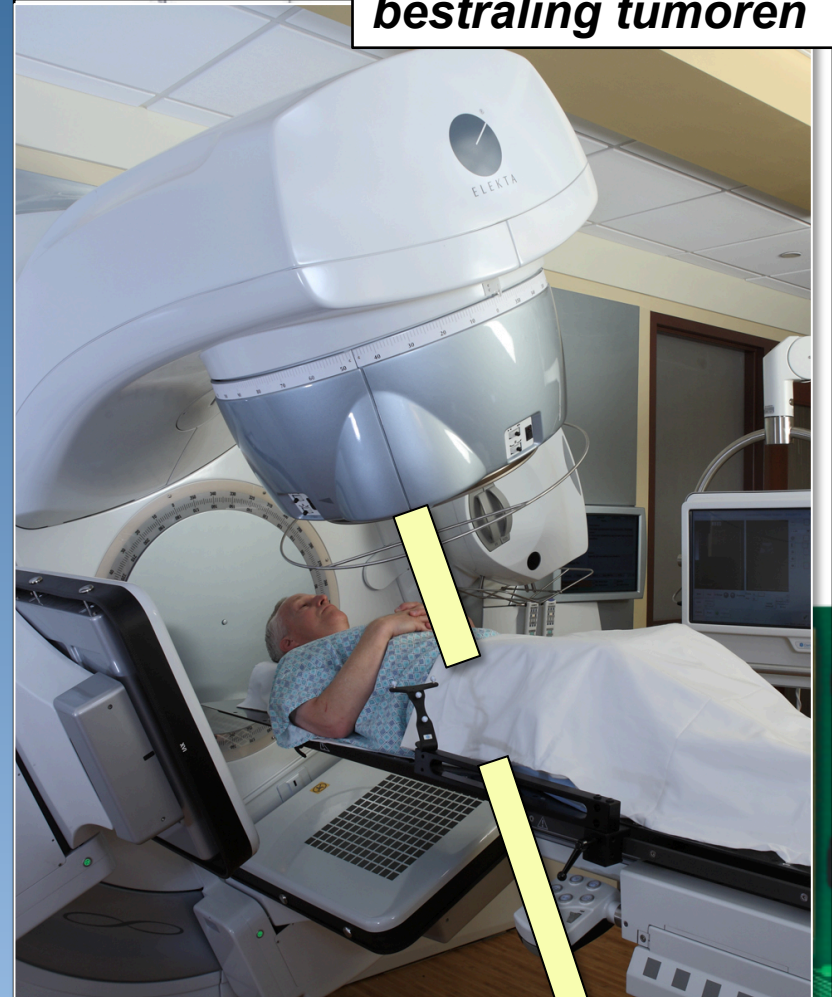

Deeltjesdetectoren op CERN

80 Megapixel en 1.000.000.000 foto's per seconde

Deeltjesdetectoren in het ziekenhuis

Röntgen

bestraling tumoren

keurige grote mensen

keurige kleine deeltjes

de stabiele
wereld

Het Higgs boson geeft deeltjes massa

An aerial photograph of a vast landscape in Switzerland, showing a patchwork of green and brown fields, a large blue lake, and distant snow-capped mountains. A red oval is drawn over the central part of the image, indicating the path of the Large Hadron Collider (LHC) tunnel. In the center of this oval is a blue rectangular box with white text.