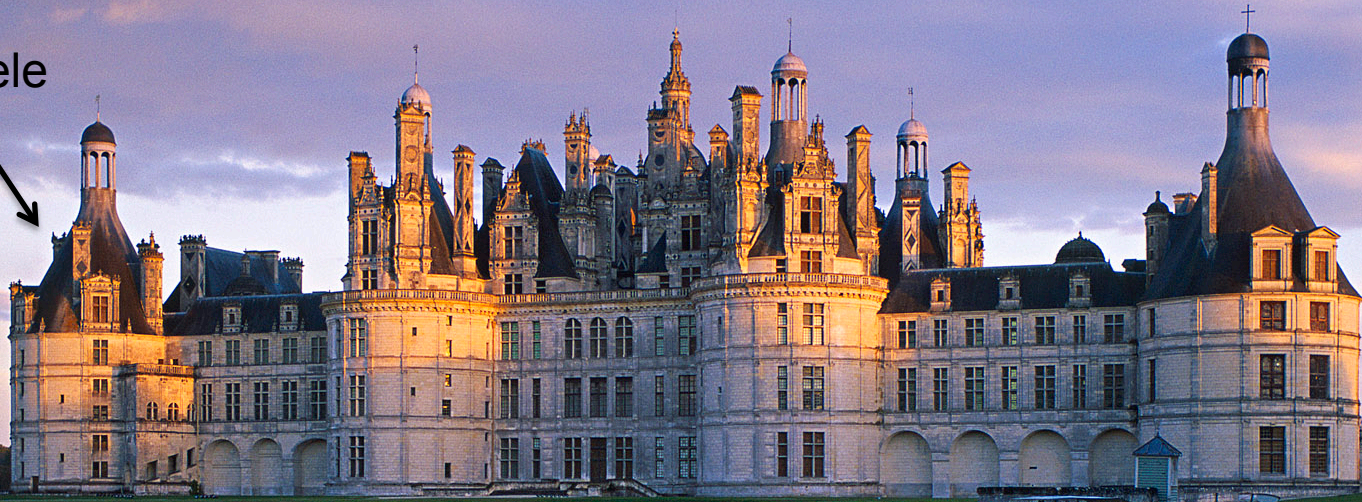

A scenic landscape featuring a stone wall in the foreground, a large tree with bare branches on the left, a green hillside in the middle ground, and a dense forest in the background under a cloudy sky. The text "De magische wereld van het allerkleinste" is overlaid on the right side of the image.

Deeltjesdetectoren op CERN

80 Megapixel en 1.000.000.000 foto's per seconde

Deeltjesdetectoren in het ziekenhuis

Röntgen

bestraling tumoren

keurige grote mensen

keurige kleine deeltjes

de stabiele
wereld

Het Higgs boson geeft deeltjes massa

An aerial photograph of a vast landscape in Switzerland, showing a patchwork of green and brown fields, a large blue lake, and distant snow-capped mountains. A red oval is drawn over the central part of the image, indicating the path of the Large Hadron Collider (LHC) tunnel. In the center of this oval is a blue rectangular box with white text.